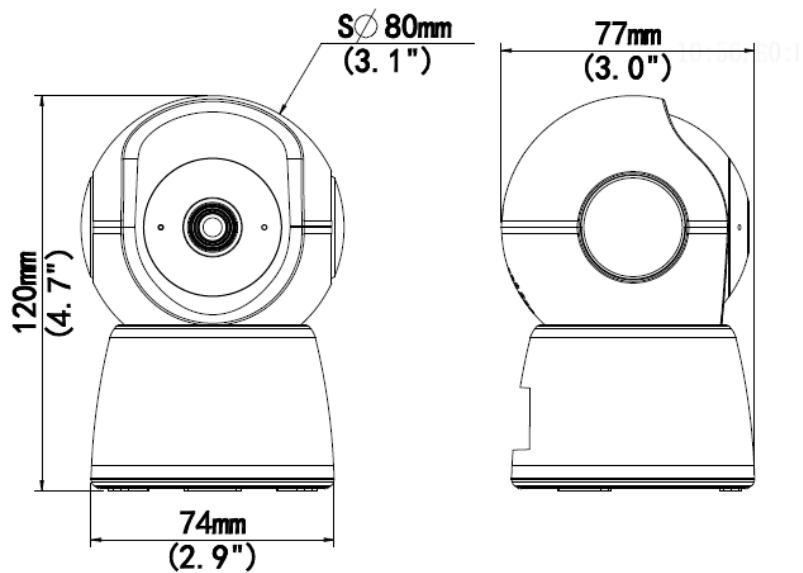

LED indicator

1, red/blue

Dimensions

*Product specifications and availability are subject to change without notice.